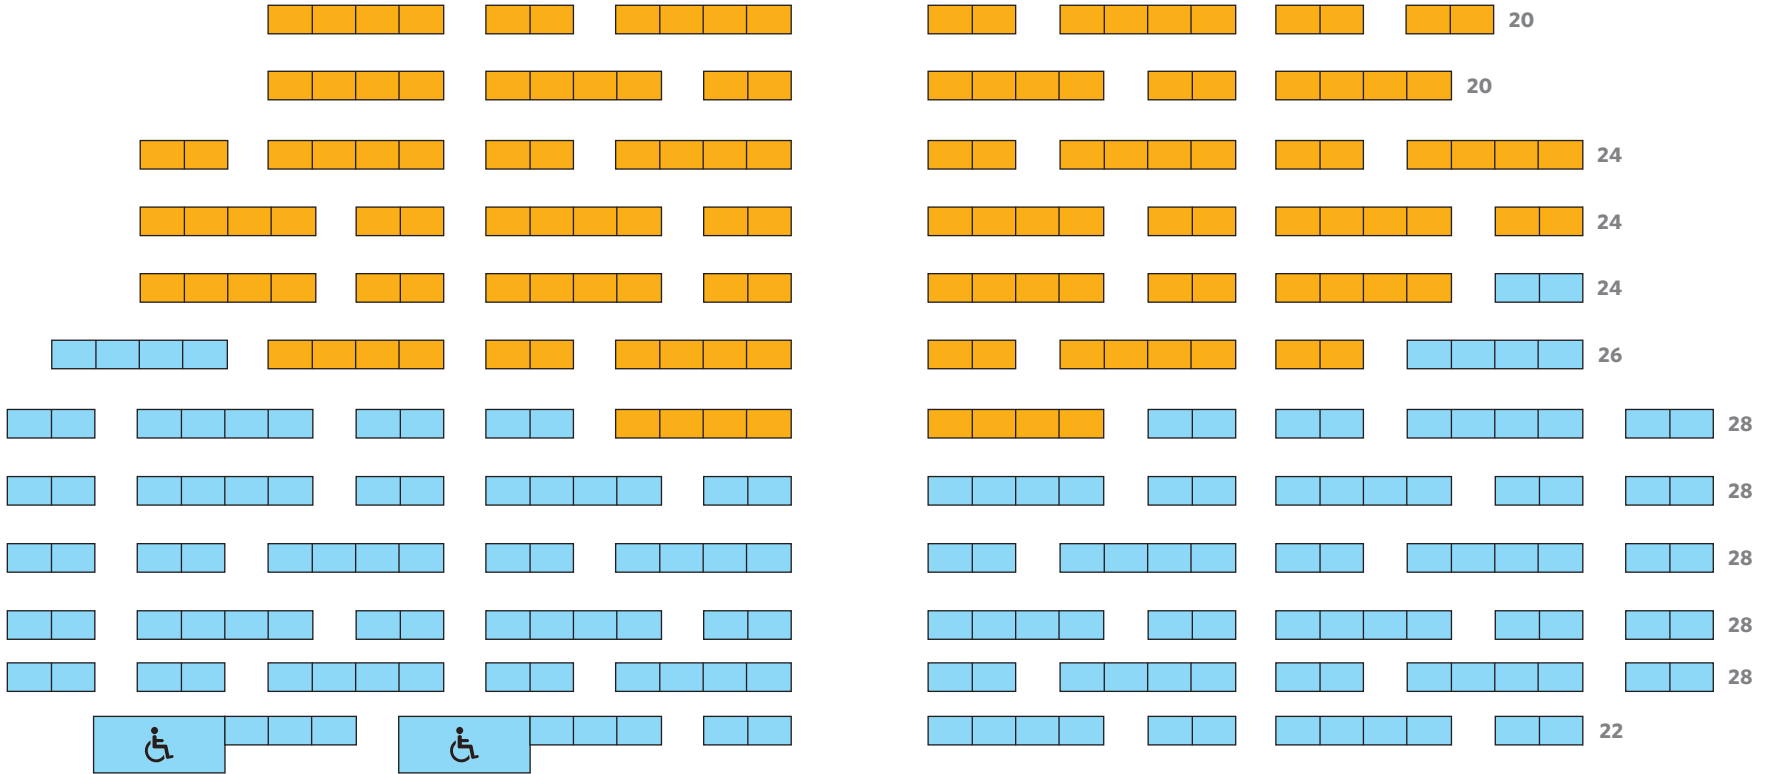

**Please Note**  
Stage is 10 feet from first row of seating.  
Vaccinated sections spaced 3 feet apart.

■ **VIP & Reserved**  
■ **Vaccinated Patrons**

KAHN CENTER

HUMANITIES HALL

**General Admission Festival Seating**  
 Unvaccinated Patrons - Social Distancing Required  
 Patrons must bring blankets or chairs

TILLES CENTER ATRIUM